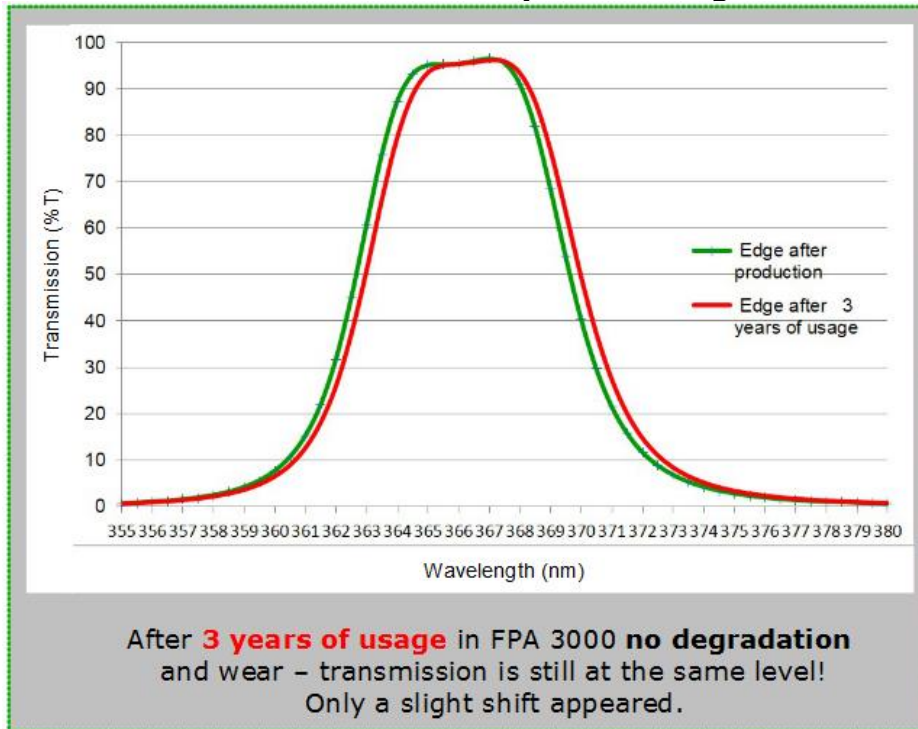

Main I-line filter iZ for Canon FPA 5000/5500 iZ

Example: Wear of main I-line filter iZ
by amcos after years of usage

amcos filter after 3 years of usage