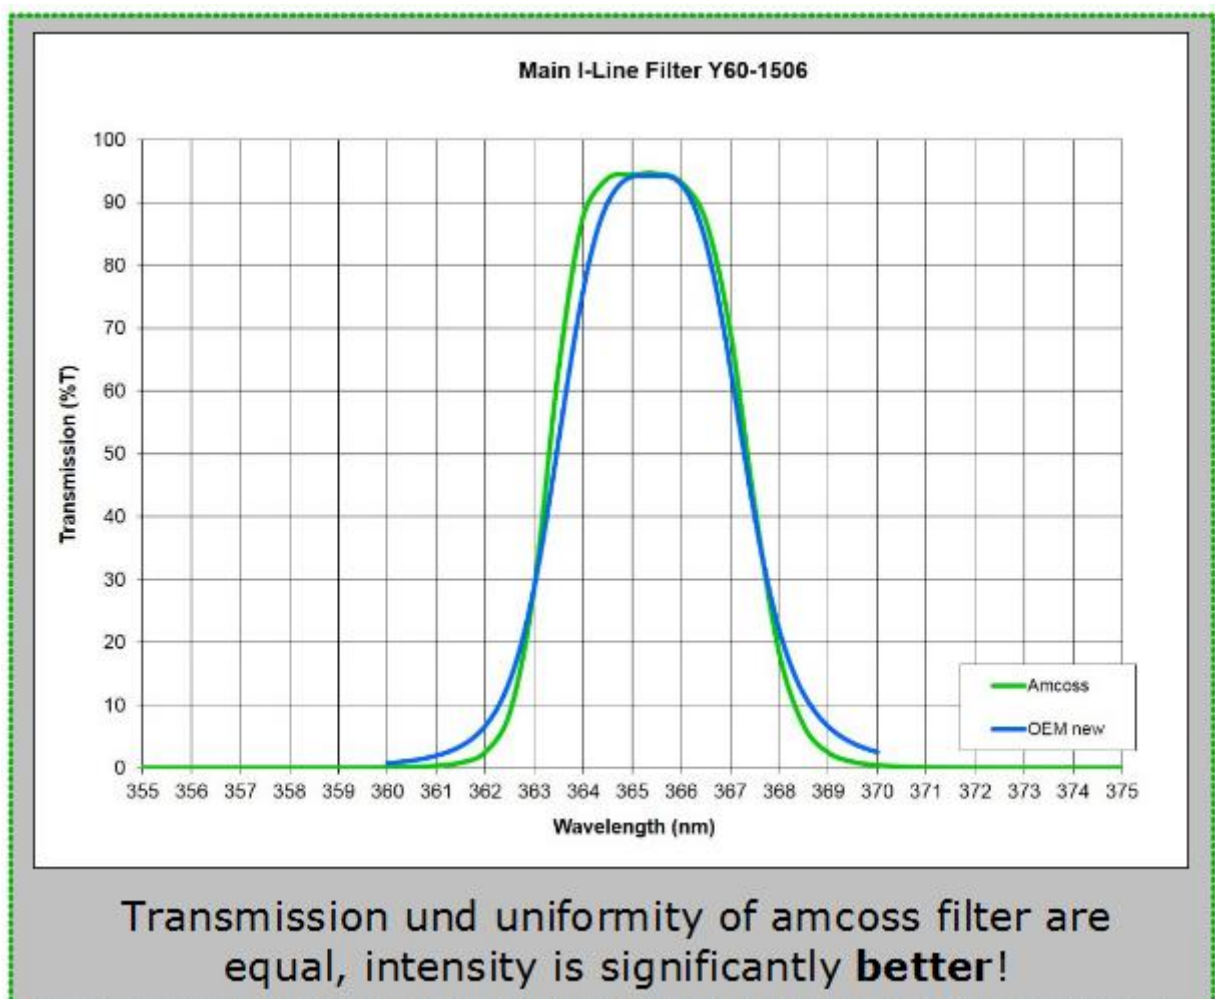

Main I-line filter iZ for Canon FPA 5000/5500 iZ

Example: OEM filter vs. amcross filter

Our customer replaced an OEM filter by a customized amcross filter, which had been totally qualified for this process.